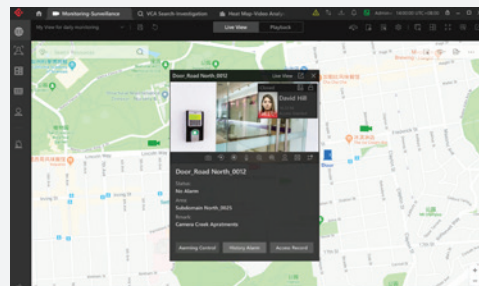

Real-Time Pop-Up Alarm