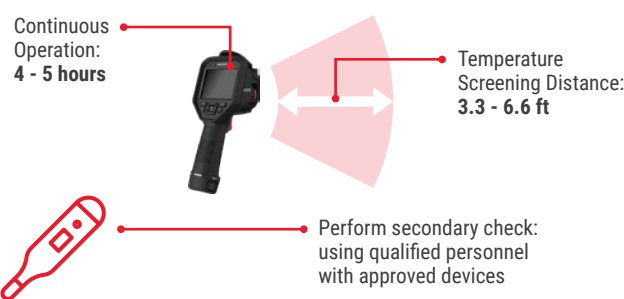

Commercial Real Estate: Safely Operate with Instant, Accurate Temperature Screening Solutions

Temperature Screening: One of the CDC's Recommendations for Reopening Business

Commercial building owners and managers face new challenges to safely reopen and operate, while protecting staff, employees and visitors. Advanced temperature screening can help.

Easy-to-operate Hikvision temperature detection cameras can provide advanced screening, especially for high traffic areas such as entrances. Thermal cameras can help you easily and quickly pre-screen employees, visitors, customers and vendors before they enter your building. Pre-screening takes less than one second, is highly accurate, and it offers contactless measurement from a distance. And, our rapid deployment solutions can be installed quickly.

Extremely Safe—Contactless Measurement from a Distance

Instant One-Second Screening

Smart—Only Screens Forehead Skin Surface

Accurate up to ± 0.5 Degrees Fahrenheit with Blackbody Calibrator

Flexible, No-Wire for Simple installation

Application Scenarios

ENTRANCE/EXIT TEMPERATURE SCREENING AND SECURITY SURVEILLANCE

Ensure safety with ease of monitoring critical, high-traffic areas: Advanced elevated skin-surface temperature screening takes less than one second, is highly accurate, and it offers contactless measurement from a distance.

Bi-Spectrum Live View: