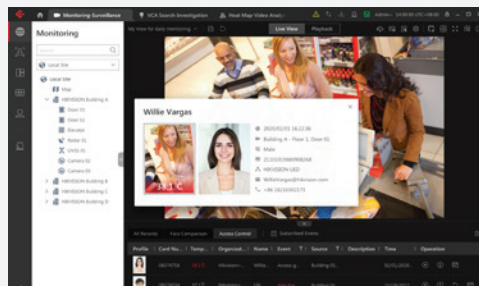

Personnel Access Management & Skin-Temperature Measurement