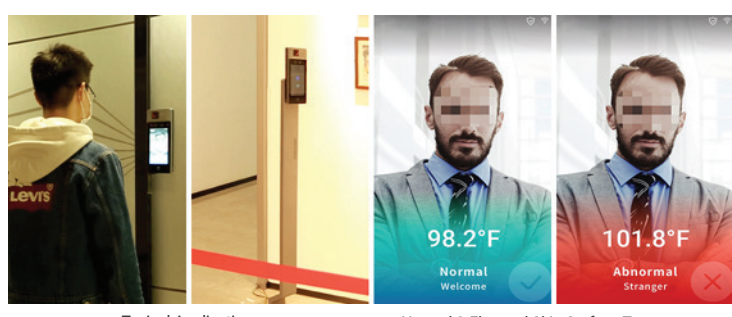

Typical Application