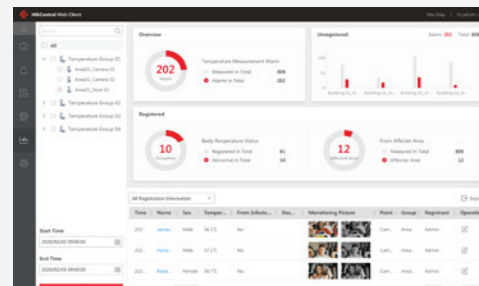

Commercial Real Estate: Safely Operate with Instant, Accurate Temperature Screening Solutions

Temperature Screening: One of the CDC's Recommendations for Reopening Business

Commercial building owners and managers face new challenges to safely reopen and operate, while protecting staff, employees and visitors. Advanced temperature screening can help.

Easy-to-operate Hikvision temperature detection cameras can provide advanced screening, especially for high traffic areas such as entrances. Thermal cameras can help you easily and quickly pre-screen employees, visitors, customers and vendors before they enter your building. Pre-screening takes less than one second, is highly accurate, and it offers contactless measurement from a distance. And, our rapid deployment solutions can be installed quickly.

Extremely Safe—Contactless Measurement from a Distance

Instant One-Second Screening

Smart—Only Screens Forehead Skin Surface

Accurate up to ± 0.5 Degrees Fahrenheit with Blackbody Calibrator

Flexible, No-Wire for Simple installation

Application Scenarios

ENTRANCE/EXIT TEMPERATURE SCREENING AND SECURITY SURVEILLANCE

Ensure safety with ease of monitoring critical, high-traffic areas: Advanced elevated skin-surface temperature screening takes less than one second, is highly accurate, and it offers contactless measurement from a distance.

Bi-Spectrum Live View: